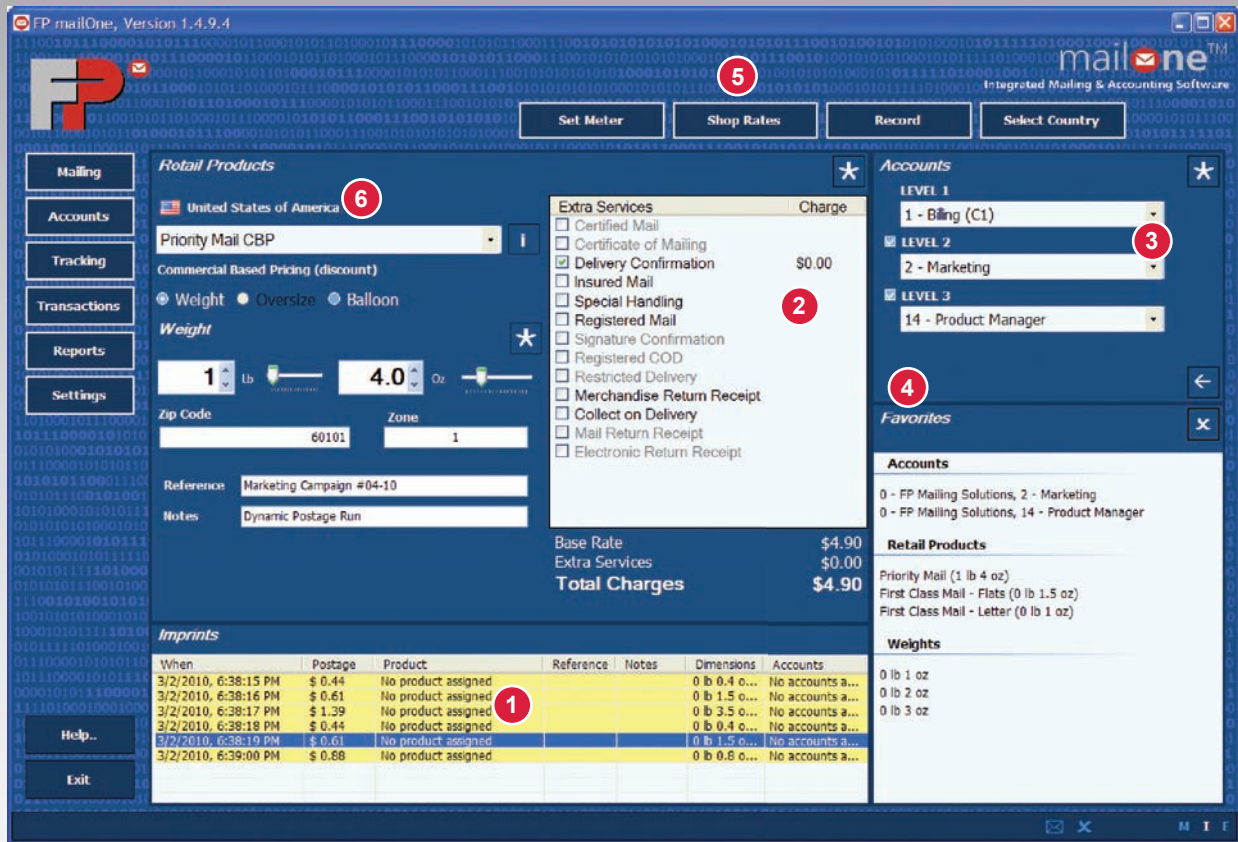

PRODUCT OVERVIEW

1. Detailed Imprint Records
2. USPS® Extra Services Selection
3. 3-Tier Account Tracking
4. User-Defined "Favorites"
5. USPS® Rate Shopping
6. USPS® Product Information
7. Auto-Detection Feature