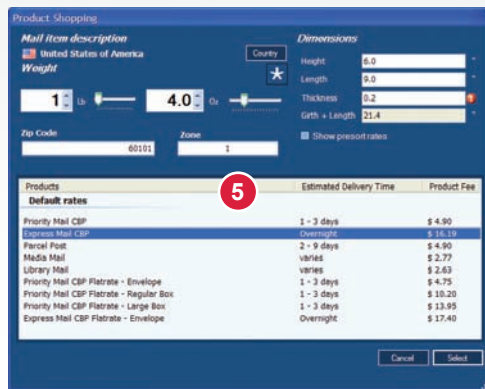

PRODUCT OVERVIEW

1. Detailed Imprint Records
2. USPS® Extra Services Selection
3. 3-Tier Account Tracking
4. User-Defined "Favorites"
5. USPS® Rate Shopping
6. USPS® Product Information
7. Auto-Detection Feature