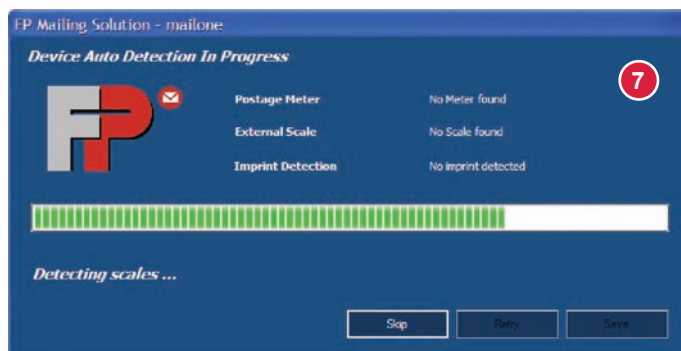

PRODUCT OVERVIEW

1. Detailed Imprint Records
2. USPS® Extra Services Selection
3. 3-Tier Account Tracking
4. User-Defined "Favorites"
5. USPS® Rate Shopping
6. USPS® Product Information
7. Auto-Detection Feature